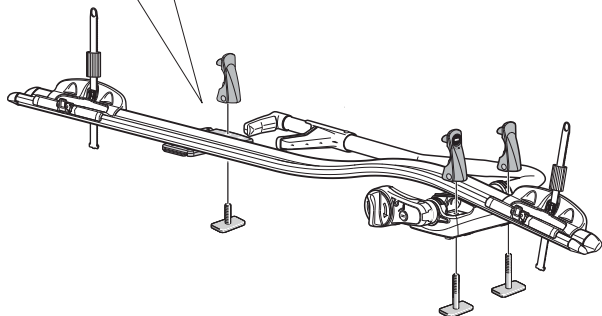

Thule T-track adapter 889-1 for Thule ProRide 591

➤ Instructions

Thule Sweden AB, Box 69, 330 33 Hillerstorp, SWEDEN

info@thule.com

www.thule.com

» PART OF THULE GROUP

501-8048-01

© Thule Group 2014. All rights reserved.